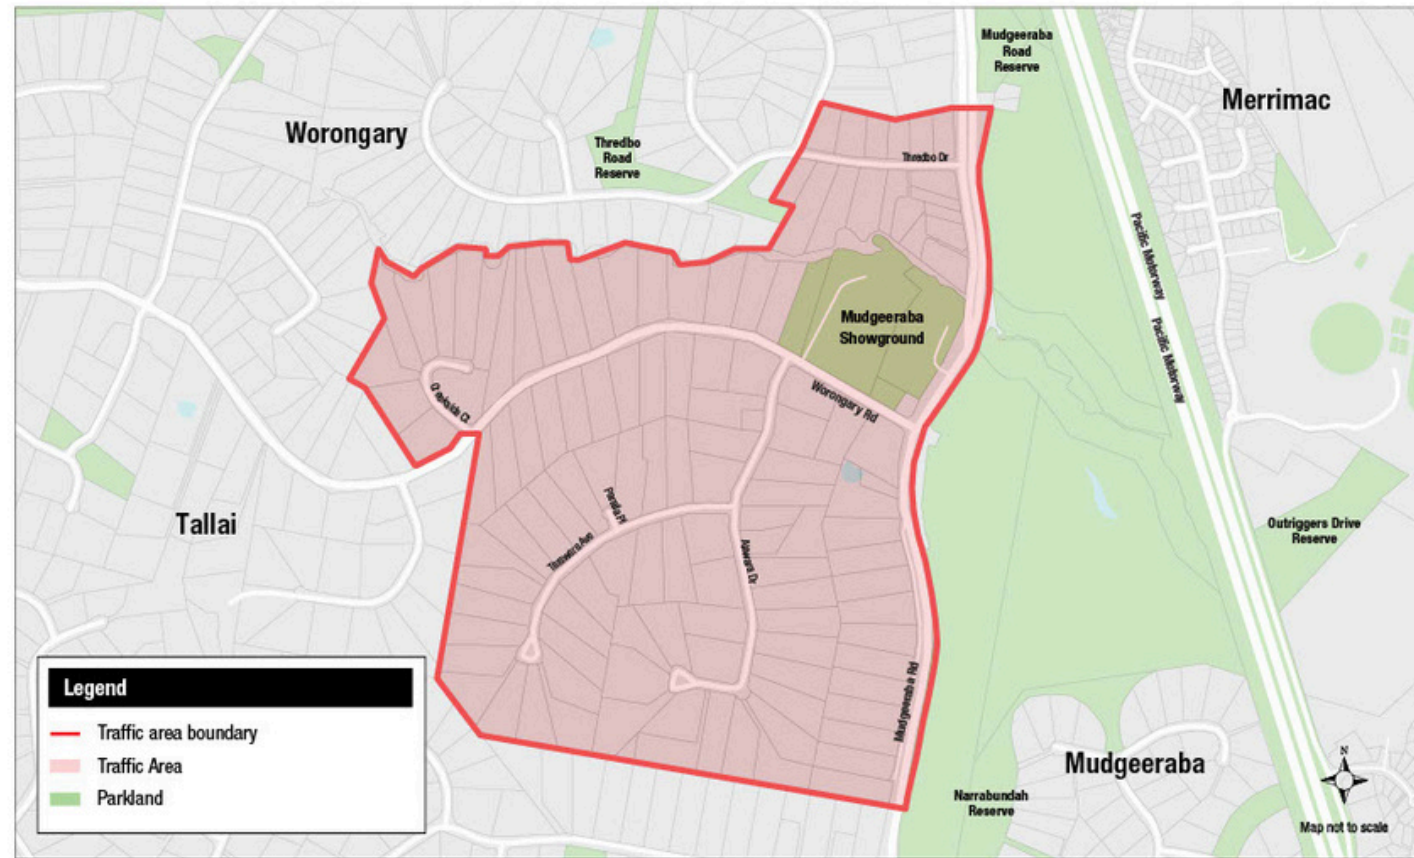

Continuous loop Mudgeeraba Showgrounds – Robina Station Kiss and Ride – Heritage Museum – Mudgeeraba Showgrounds

Continuous loop Mudgeeraba Showgrounds – Robina Station Kiss and Ride – Heritage Museum – Mudgeeraba Showgrounds

Additional Peak Service 1000–1400

**This free service has been provided by the Mudgeeraba Show Society**

\*\* Subject to change

### Mudgeeraba Showground Traffic Area